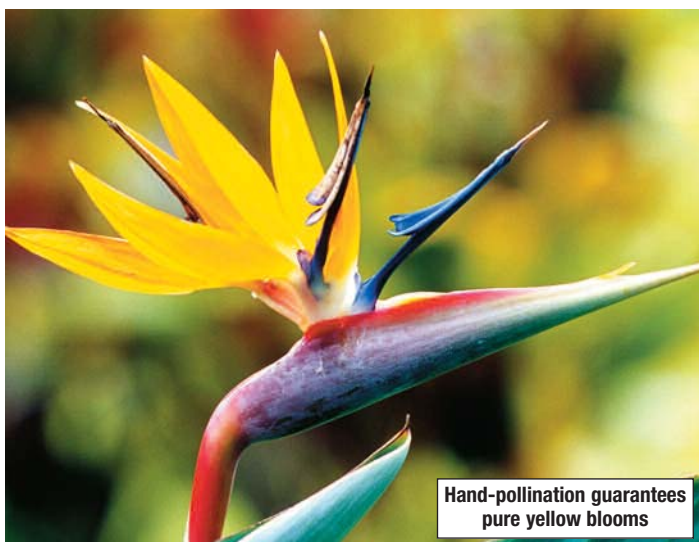

Thompson & Morgan is delighted, however, to now be able to offer gardeners a touch of gold for their exotic displays. They have secured stocks of an exciting colour breakthrough with the introduction of *Strelitzia reginae* 'Mandela's Gold'.

This is a very rare, yellow form of the well-known bird of paradise. Yellow-flowering strelitzias have been known of for a number of years. Plants have been spotted at a few locations around the world including Kirstenbosch and the Karoo Desert National Botanical Gardens in the eastern cape of South Africa, however always as isolated specimens. These specimens, if left to their own devices, will not breed true as they will most likely have been pollinated by the more common orange-flowering plant. The crossing of two yellow-flowering plants is the only way to ensure that yellow flowering plants are produced.

**Strelitzia  
'Mandela's Gold'**

**Hand-pollination guarantees  
pure yellow blooms**

**Strelitzia reginae 'Mandela's Gold'** produces greyish-green banana-like leaves growing to a height of 1.2-1.8m (4-6ft). Once established they will produce large bird-like flowers, held above the foliage on the tips of long, sturdy stalks. Each flower consists of three clear yellow sepals and three deep purple petals giving the appearance of a crest on an exotic bird's head. **Strelitzia reginae 'Mandela's Gold'** exotic appearance makes it ideal for growing in containers in a warm glasshouse or conservatory.