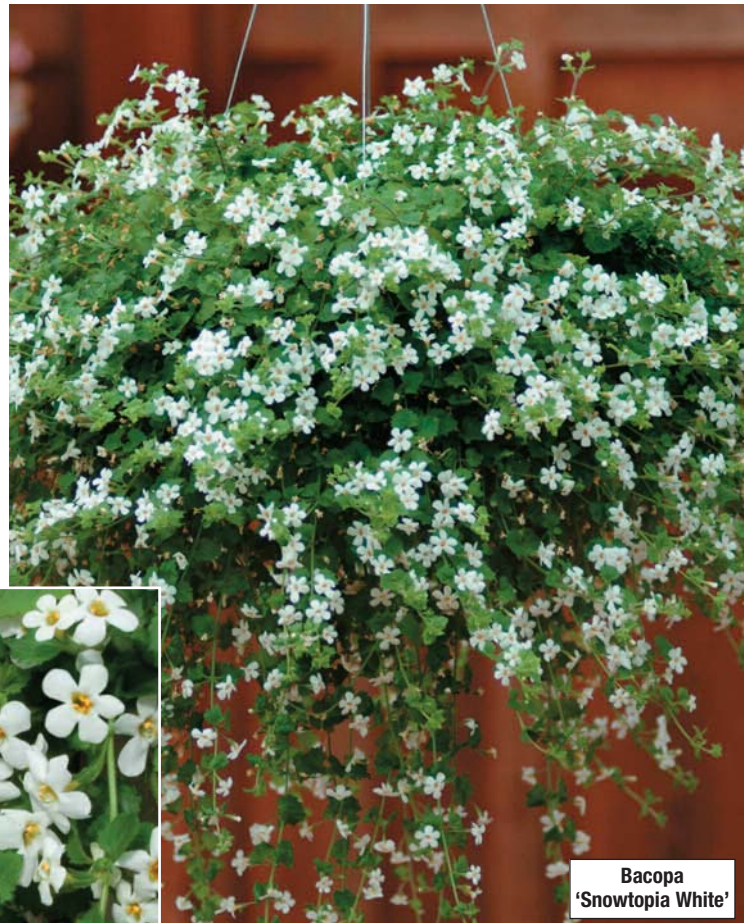

Thompson & Morgan
Experts in the Garden Since 1855

Press Release

Hanging Basket Favourite Bacopa Now Available from Seed

For many years gardeners have been growing the hanging basket favourite bacopa with its cascading habit and pure white blooms, but from cuttings. Now, for the first time, bacopa is available from seed.

As the seed of this species is very small, breeders have cleverly combined a cluster of seeds into a multi-pellet for easy sowing. These multi-pellets are ideal for sowing into individual cells or Jiffy 7's, removing the fiddly task of transplanting seedlings. Once the plants are large enough, these cells or Jiffy 7's can then be easily transplanted into baskets, Flower Pouches™ or window boxes.

New for 2009. Thompson and Morgan is introducing two different colours of seed-raised bacopa. **Bacopa 'Snowtopia White'** (*Bacopa cordata* 'Snowtopia White') and **Bacopa 'Blutopia Blue'** (*Bacopa cordata* 'Blutopia Blue') (Syn. *Sutera cordata*).

These two delightful snow-white and lilac-blue selections grow to just 5-15cm (2-6in) in height, but will cascade over the sides of baskets up to 45cm (18in) in diameter.

Bacopa 'Snowtopia White' and **Bacopa 'Blutopia Blue'** will look spectacular when planted on their own as a feature basket or Flower Pouch™. They are equally at home when added to other planting combinations in mixed baskets or containers. Each bushy green plant is quickly transformed into a cloud of tiny white or lilac-blue flowers, providing a colourful display all summer.